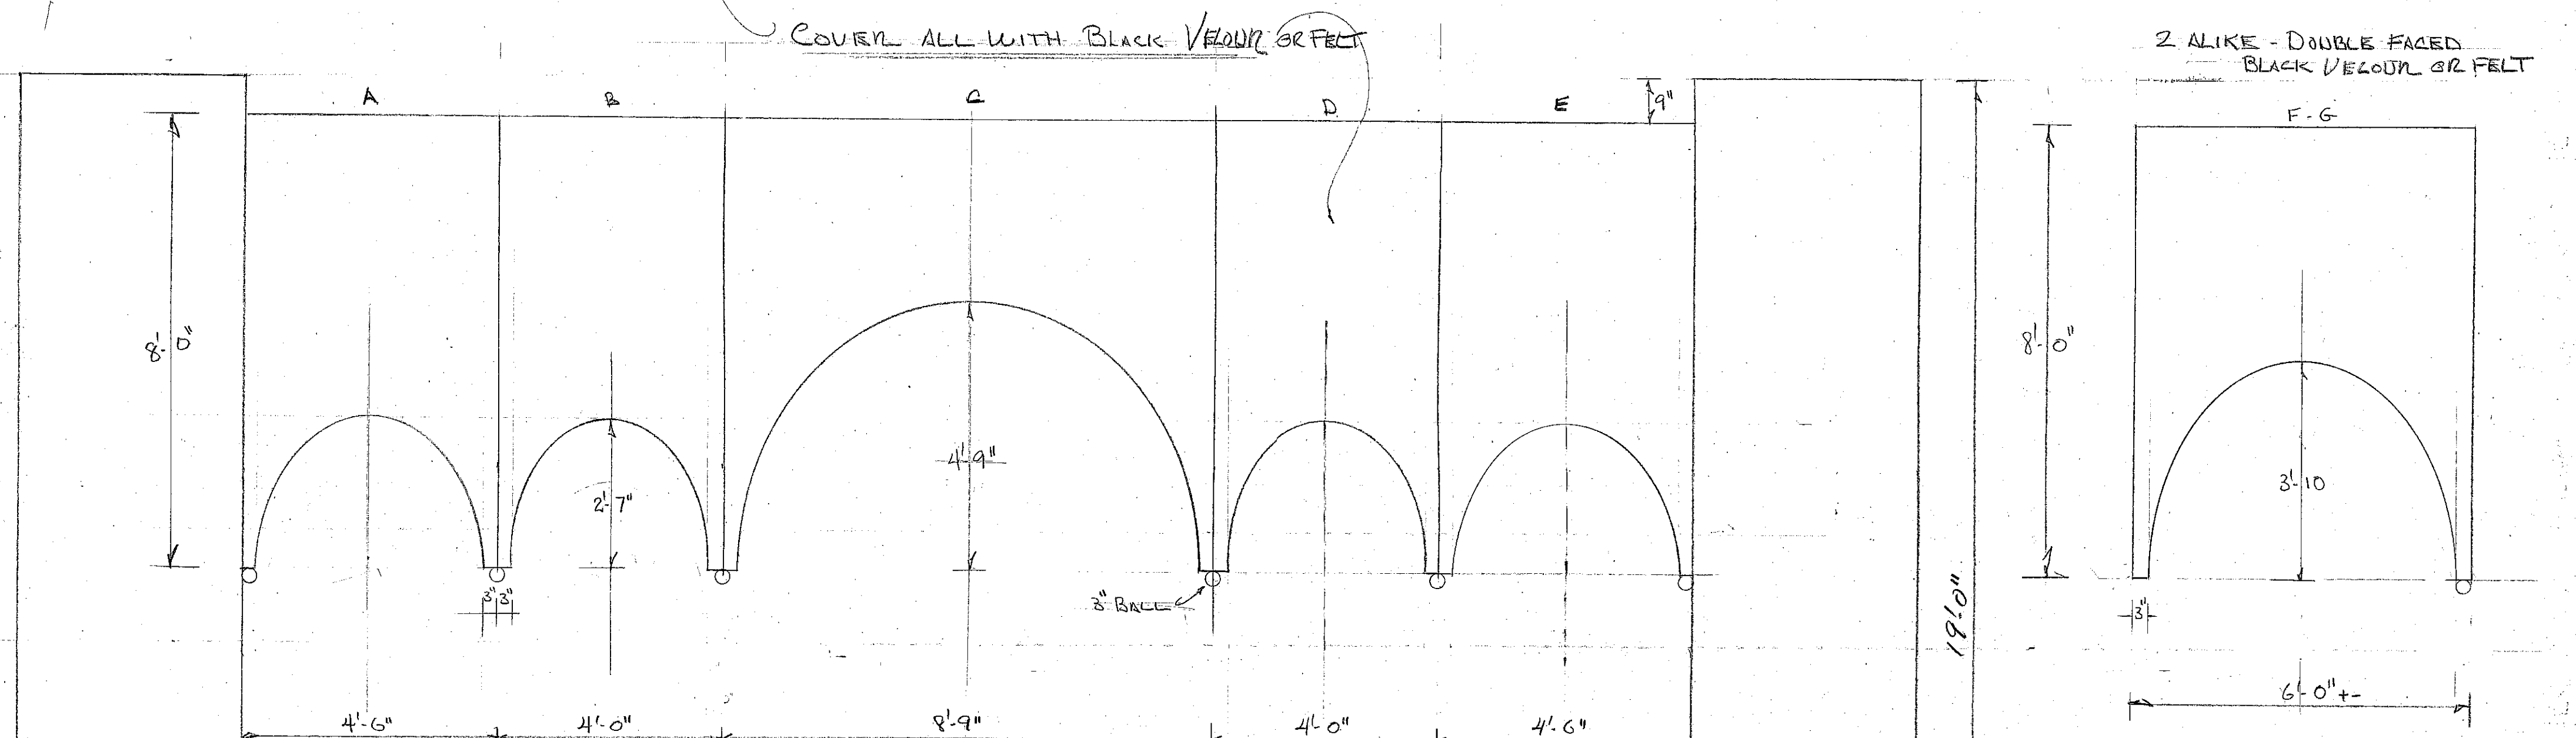

BUILD FRAMED SOFT FLAT HEADER

THEATRE 4"  
 BEYOND DESIRE  
 SCALE 1/2" = 1'-0"  
 SHEET 2 OF 2

REVISED 9.10.67

Signature *[Handwritten Signature]*