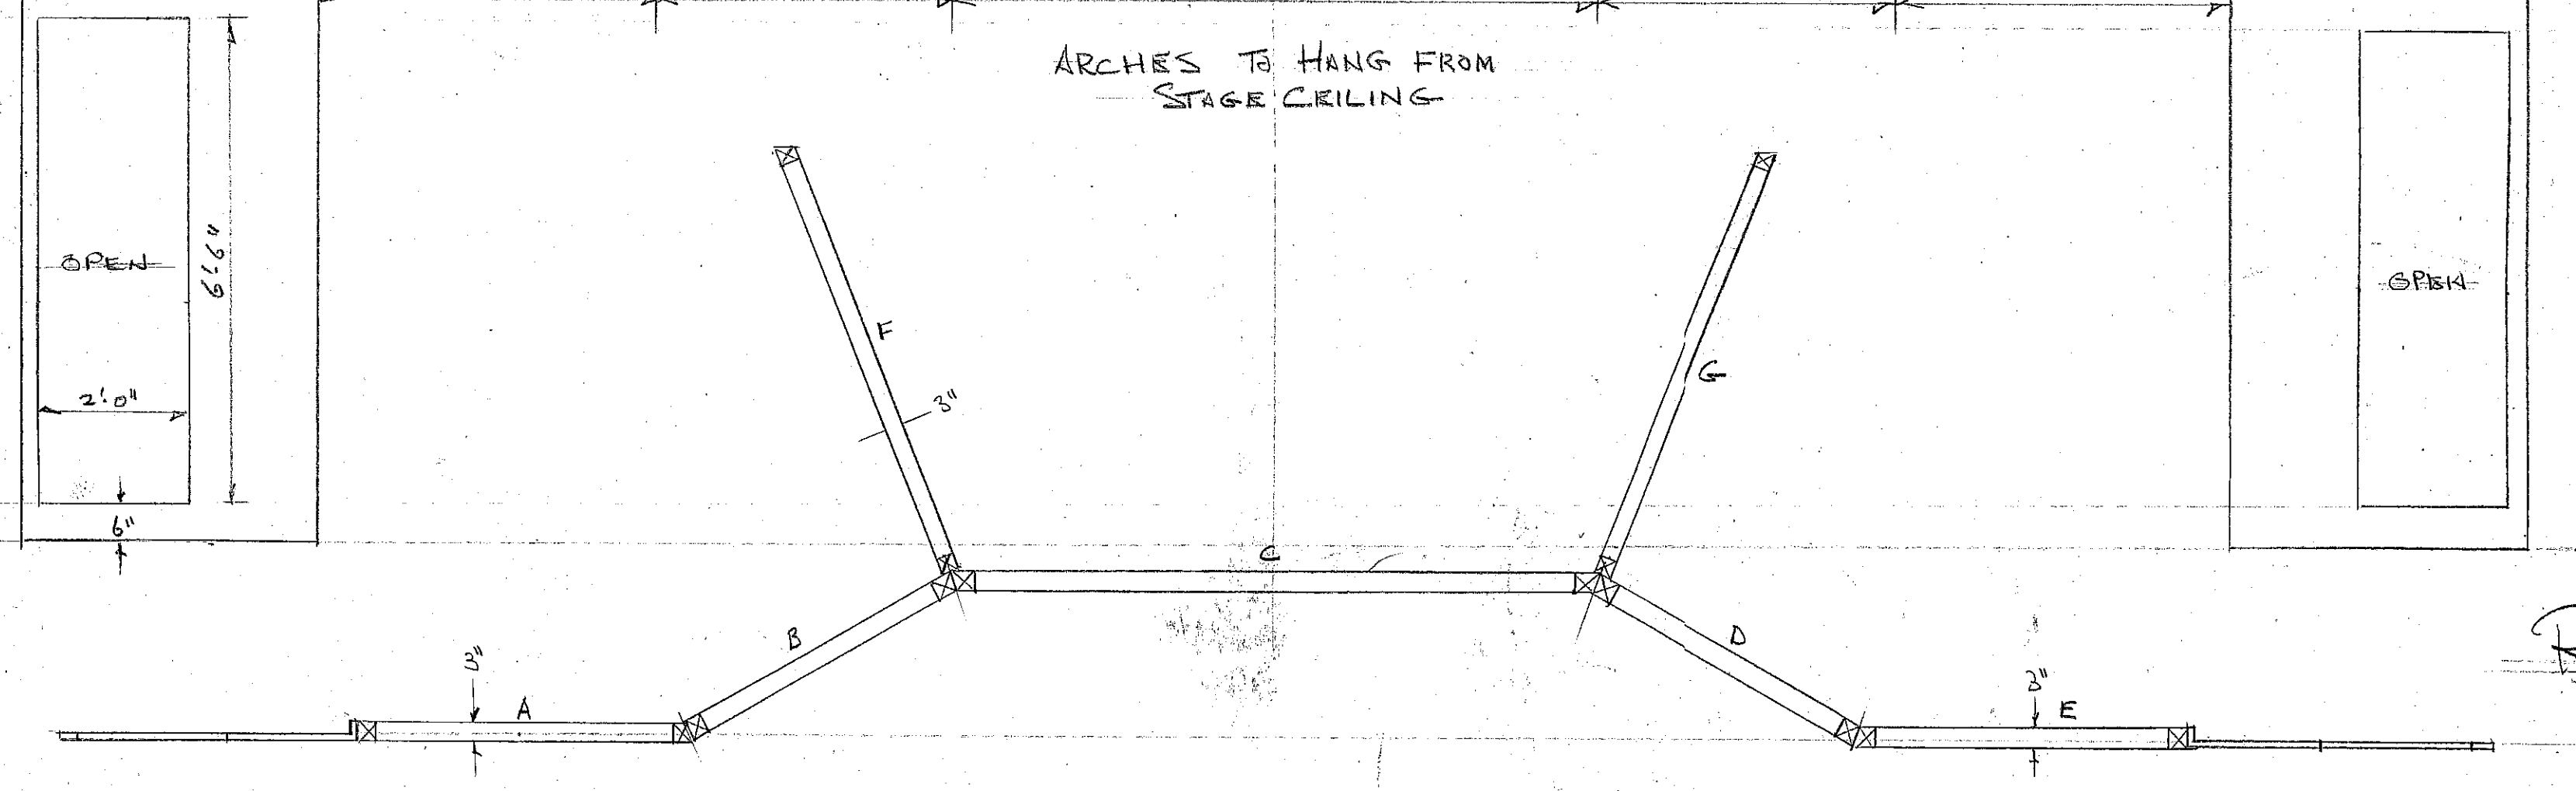

BUILD FRAMED SOFT FLAT HEADER

THEATRE 4"  
 BEYOND DESIRE  
 SCALE 1/2" = 1'-0"  
 SHEET 2 OF 2

REVISED 9.10.67

Signature *[Handwritten Signature]*