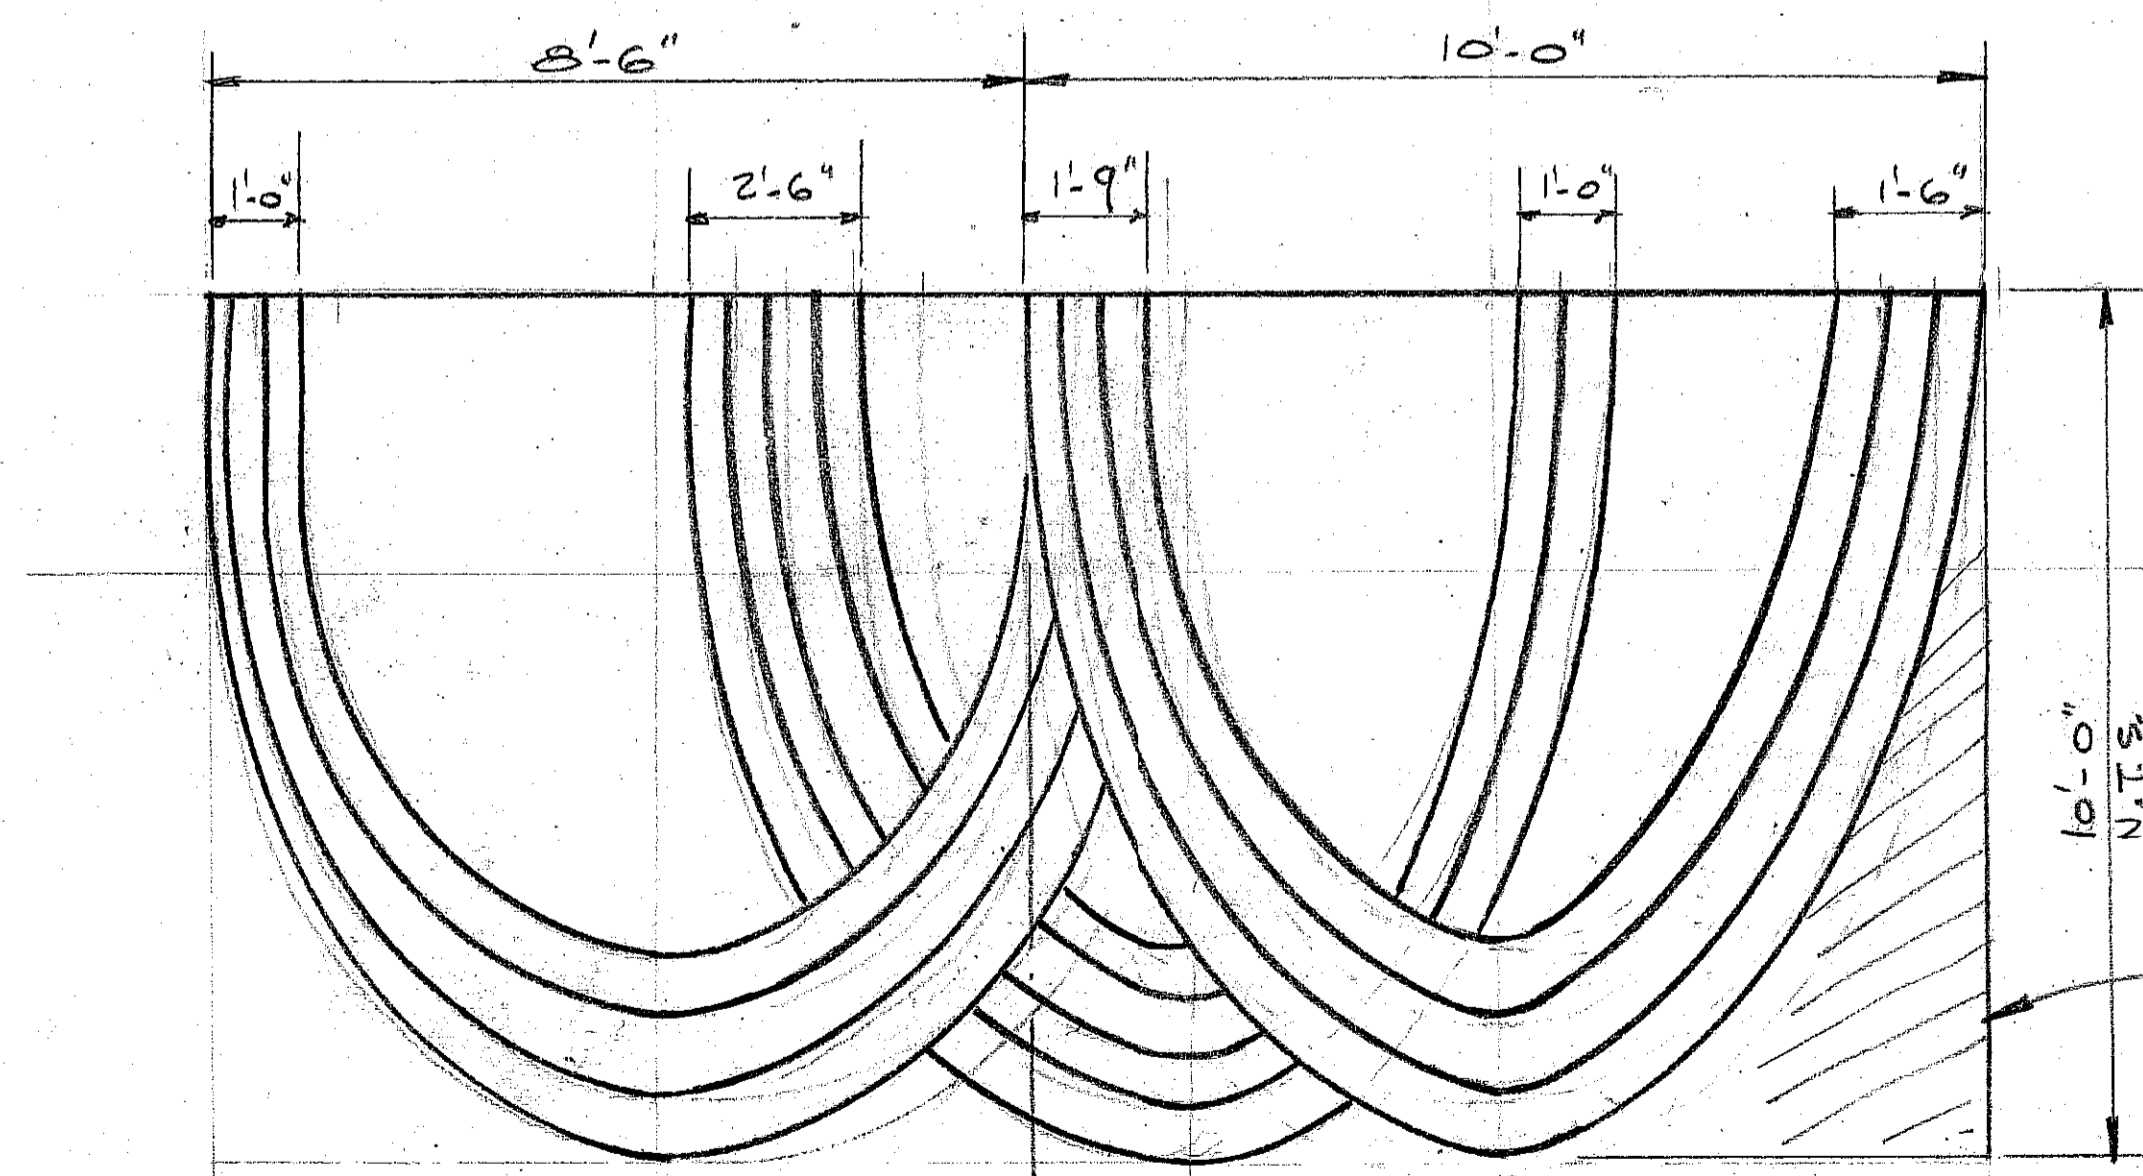

No. 1 PURPLE SWAG BORDER

BATTEN TOP & BOTTOM

SKY CLOTH
SCALE: 1/4" = 1'-0"

No. 2 PURPLE SWAG BORDER

10' BLACK VELVET BORDER ON SAME PARS SET EITHER SIDE OF FLAT

FEUER & MARTIN PRODUCERS
"THE BOY FRIEND"

ACT I SHEET 4

SCALE: 1/2" = 1'-0" 7-12-54
AS NOTED

Signature