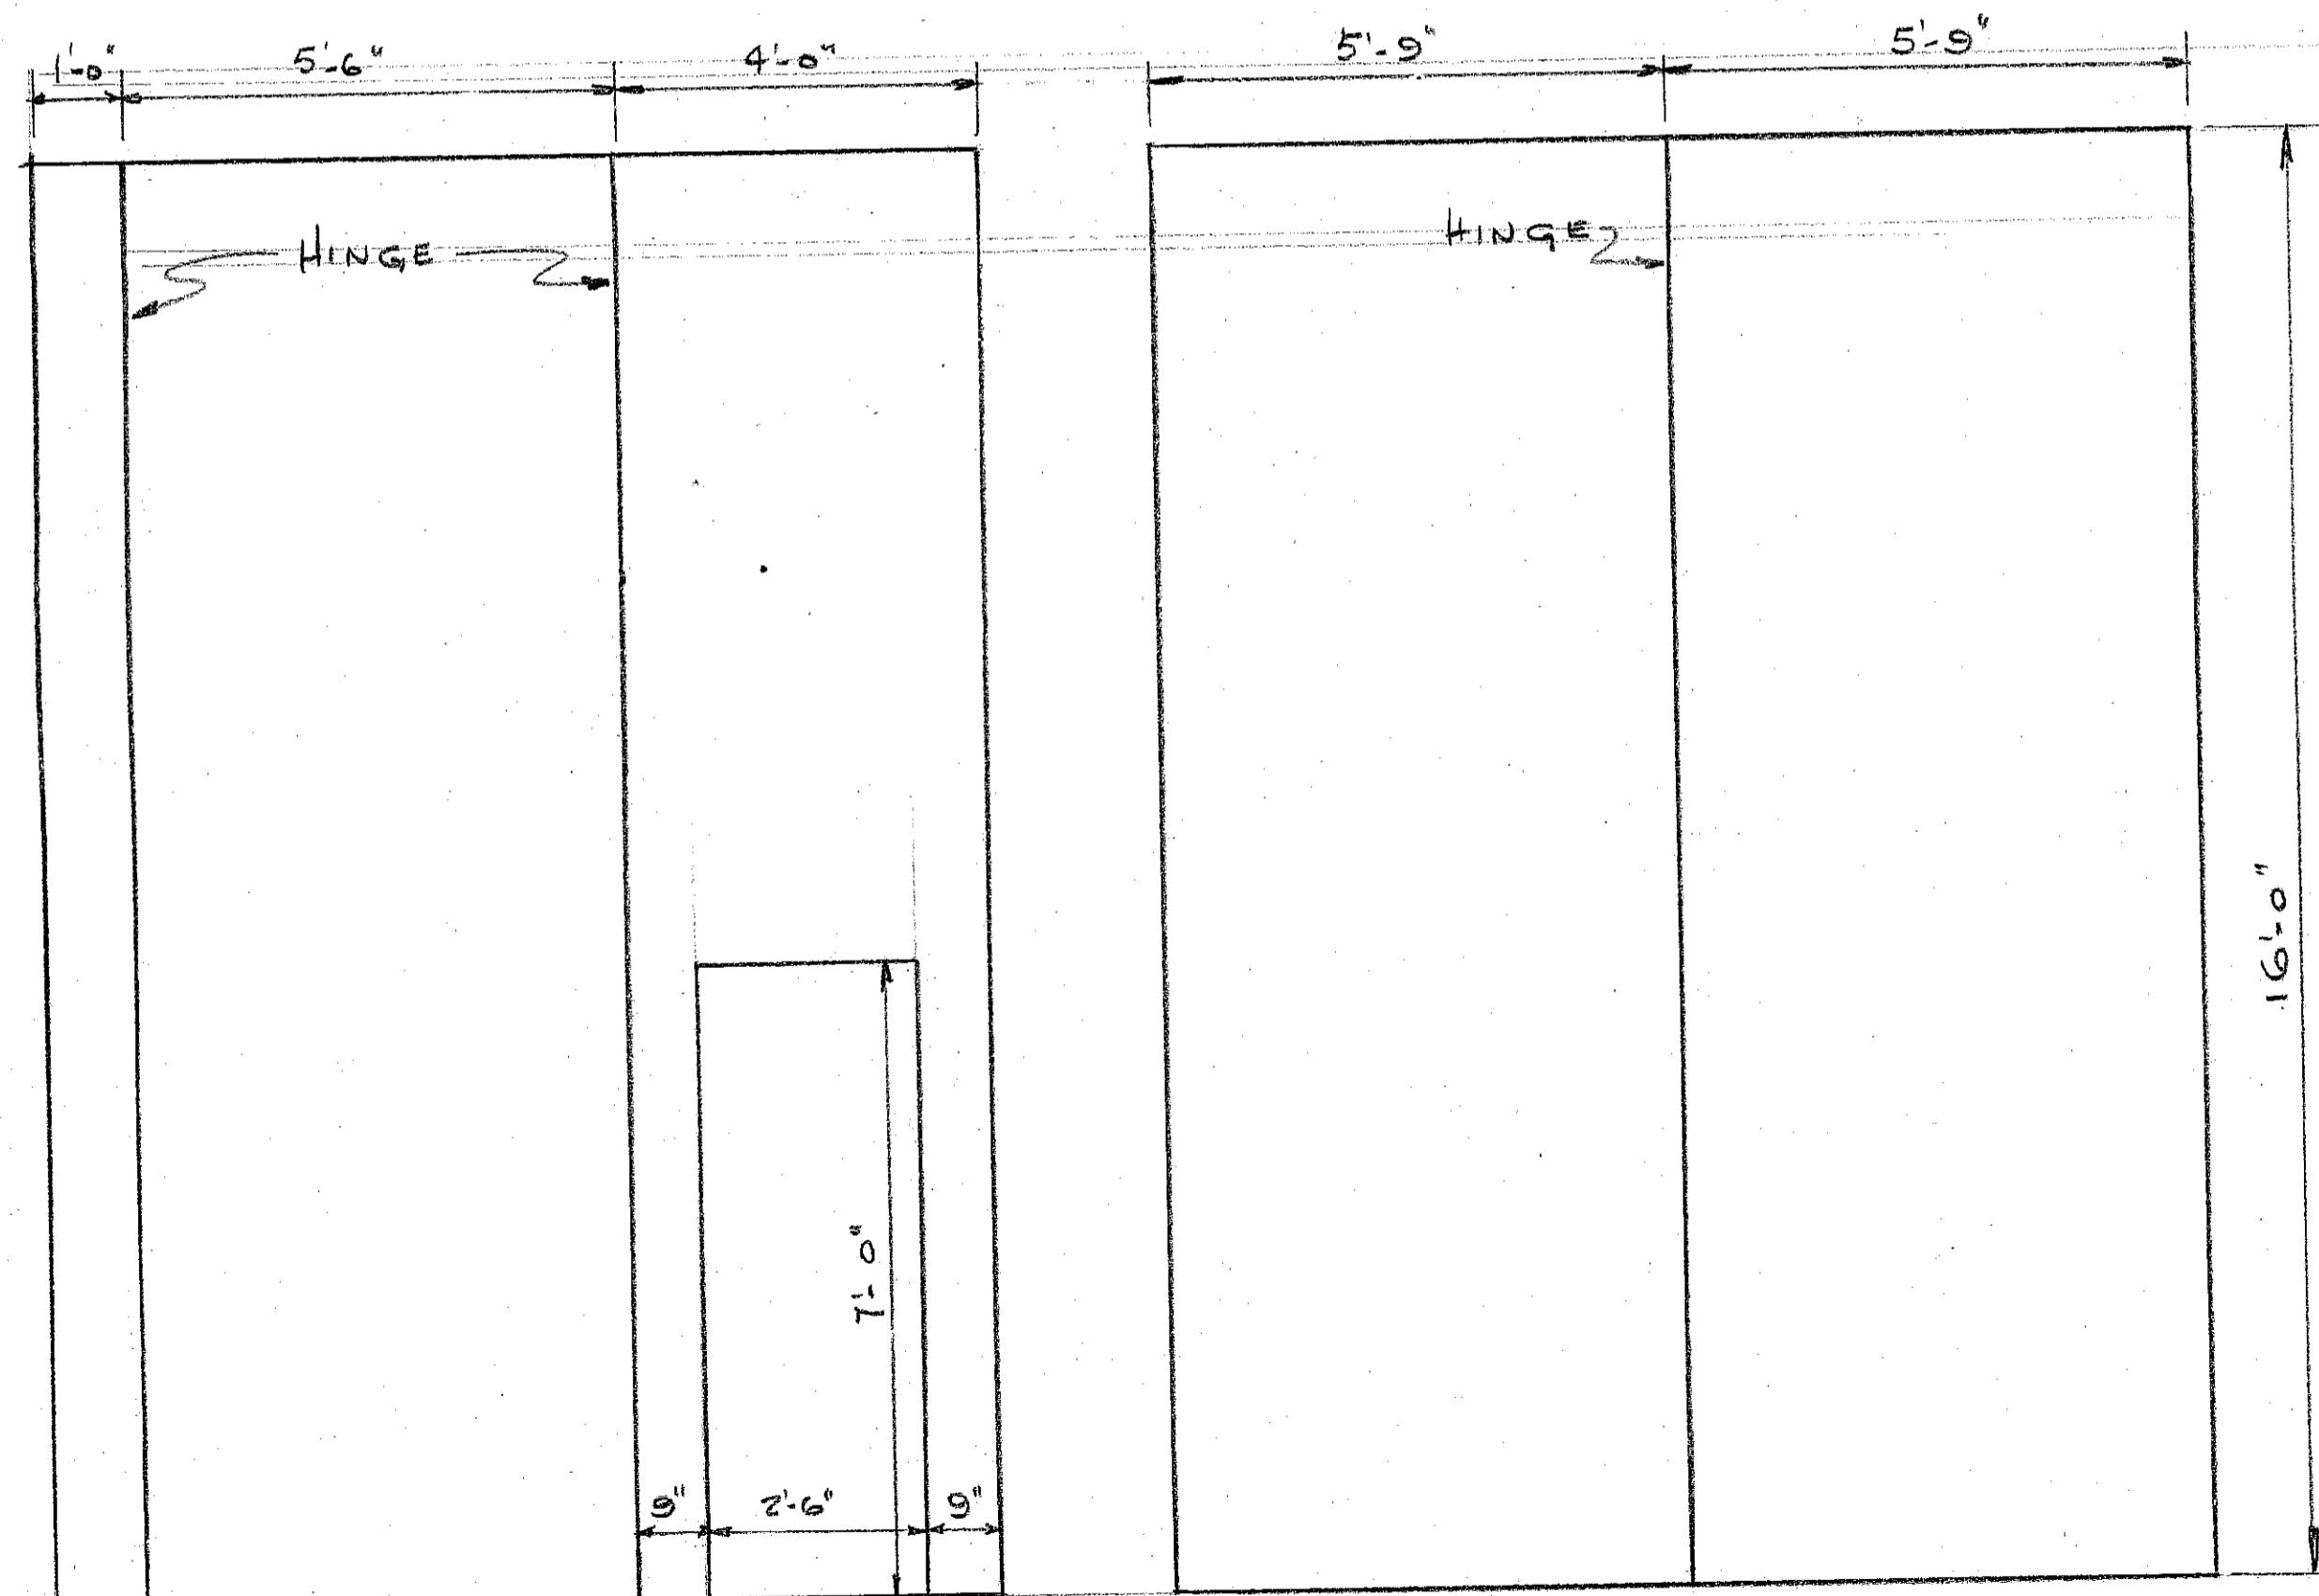

DETAIL OF BACK BALUSTRADE - PROFILE (FULL SIZE)

APPROX. 4" SPACING

NOTE: FOR DETAIL OF DOOR SEE ACT I SHEET 2

SL DOOR BACKING

SP DOUBLE DOOR BACKING

SL5    SL4    SL3    SL2    SL1

FEUER & MARTIN PRODUCERS  
THE BOY FRIEND  
ACT I SHEET 3

SCALE: 1/2" = 1'-0"    7-12-54  
AS NOTED

Oliver Jones