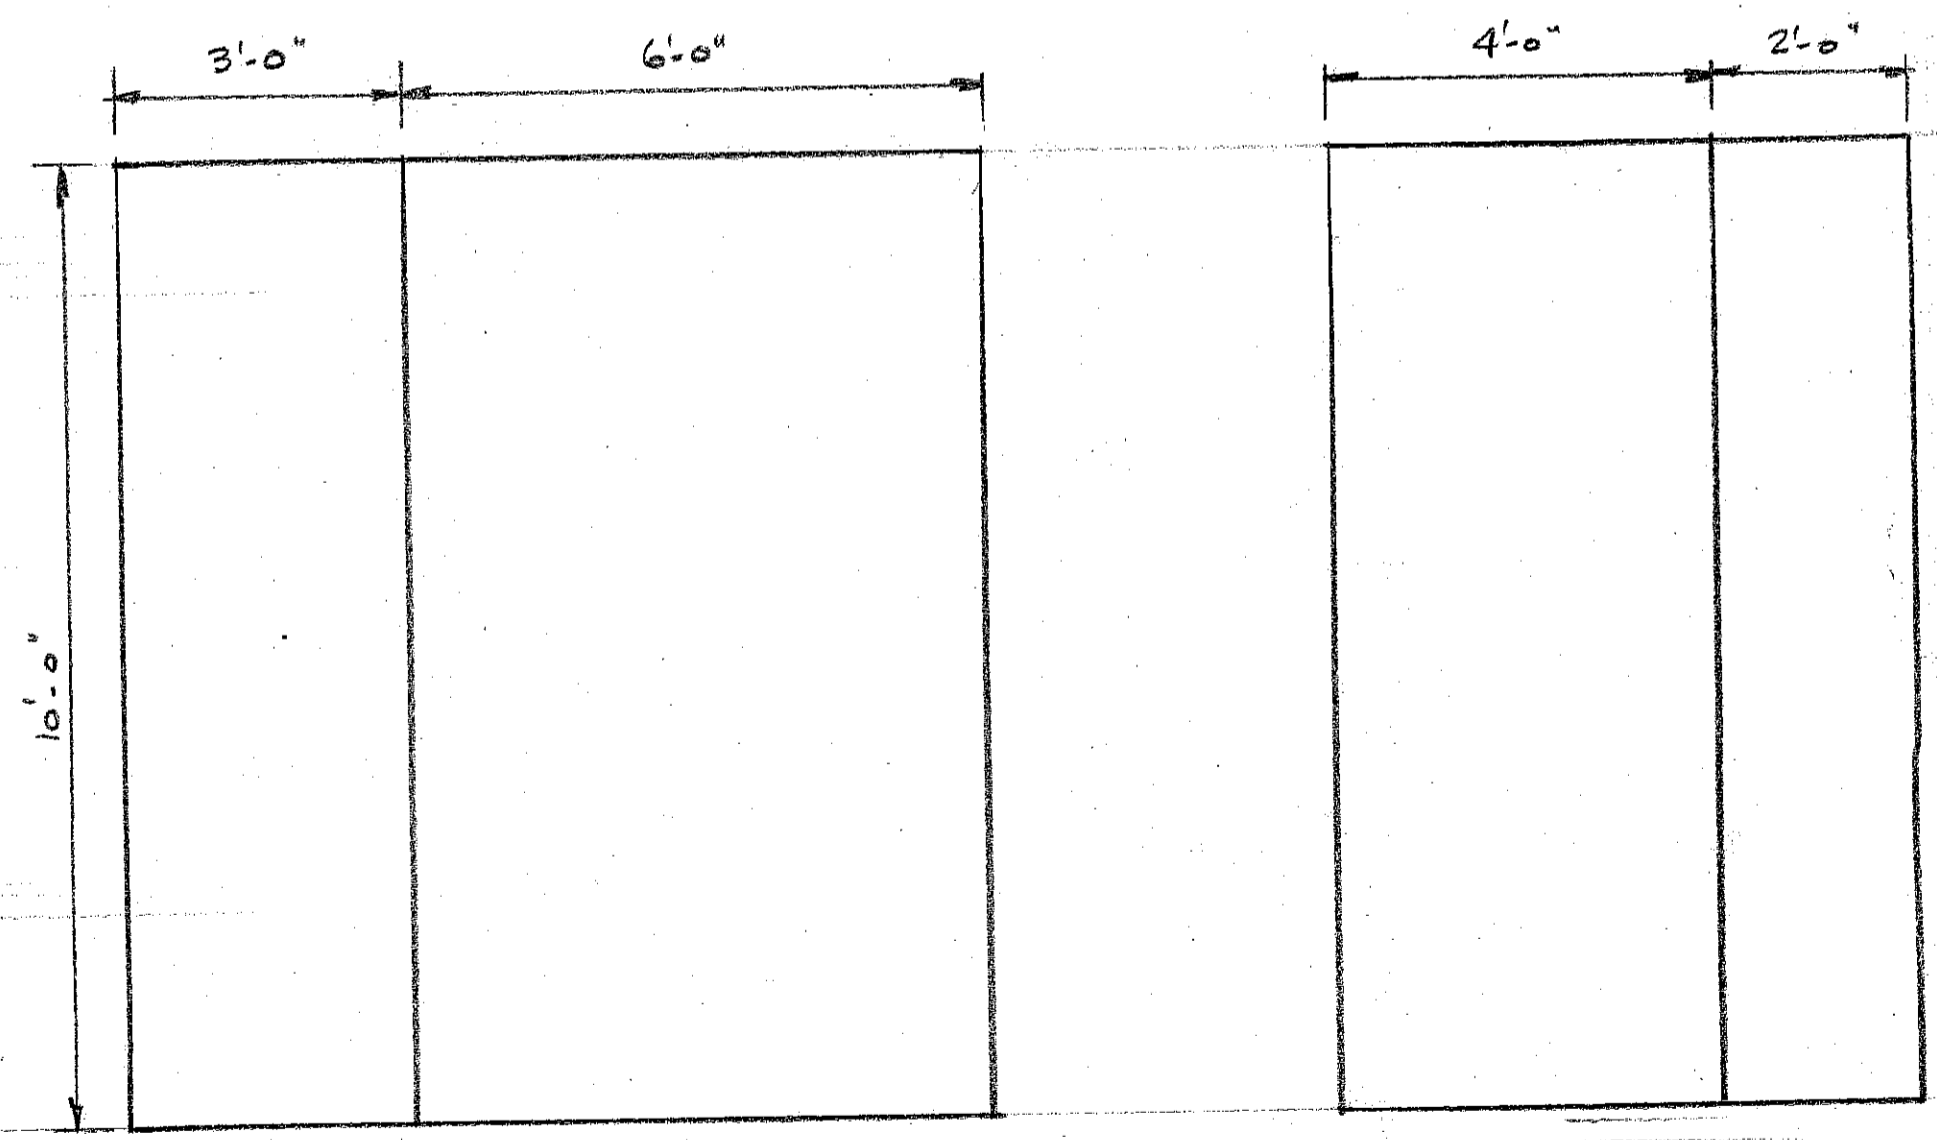

DETAIL OF BACK BALUSTRADE - PROFILE (FULL SIZE)

APPROX. 4" SPACING

NOTE: FOR DETAIL OF DOOR SEE ACT I SHEET 2

SL DOOR BACKING

SP DOUBLE DOOR BACKING

SL5    SL4    SL3    SL2    SL1

FEUER & MARTIN PRODUCERS  
THE BOY FRIEND  
ACT I SHEET 3

SCALE: 1/2" = 1'-0"    7-12-54  
AS NOTED

Oliver Jones