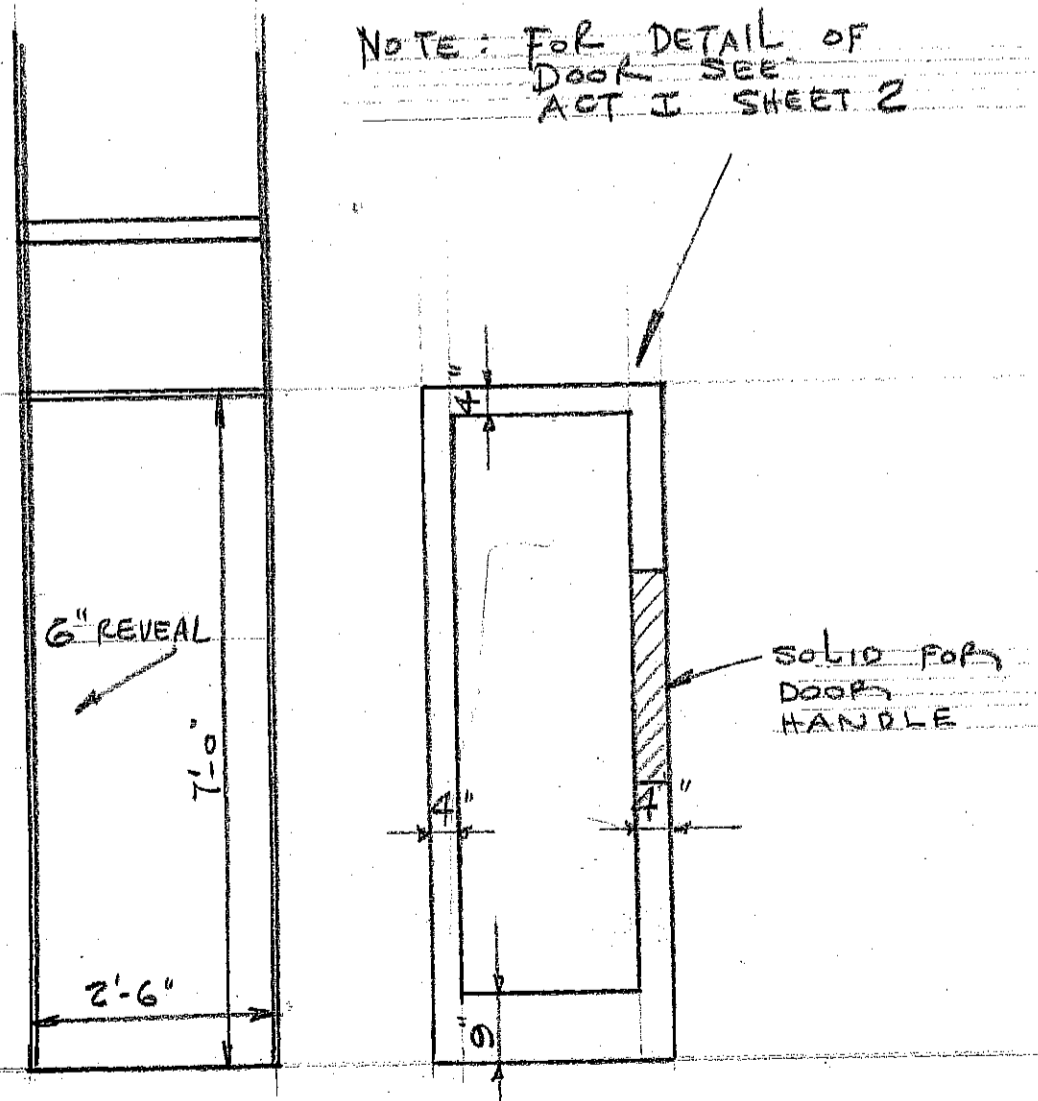

DETAIL OF BACK BALUSTRADE - PROFILE (FULL SIZE)

APPROX. 4" SPACING

NOTE: FOR DETAIL OF DOOR SEE ACT I SHEET 2

SL DOOR BACKING

SP DOUBLE DOOR BACKING

SL5    SL4    SL3    SL2    SL1

FEUER & MARTIN PRODUCERS  
THE BOY FRIEND  
ACT I SHEET 3

SCALE: 1/2" = 1'-0"    7-12-54  
AS NOTED

Oliver Jones